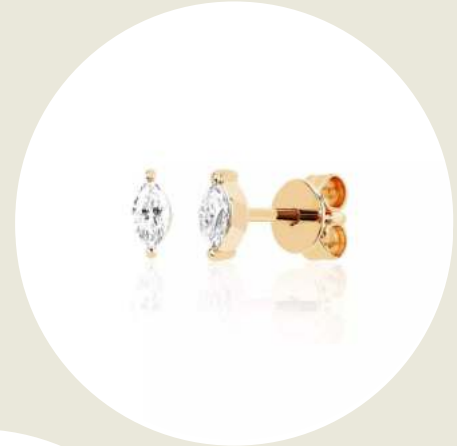

RETAIL: $63   WHOLESALE: $31.50