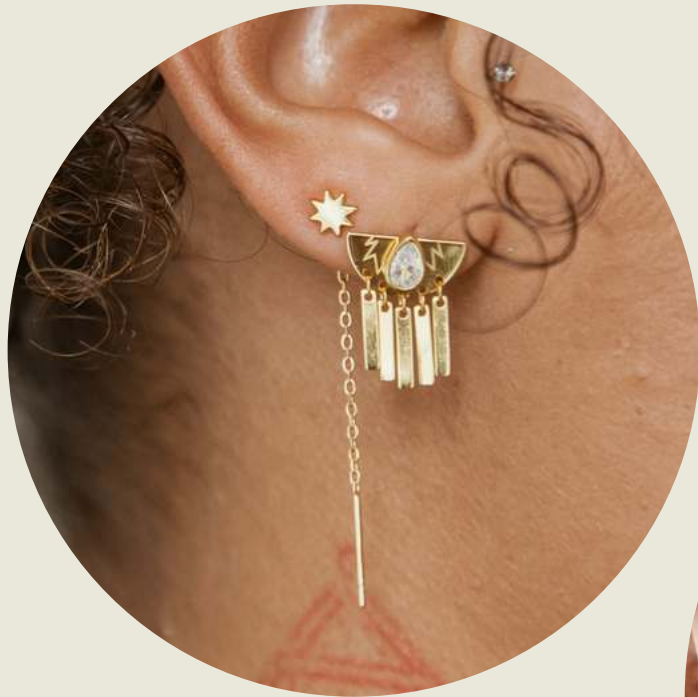

JODI STUDS
+
IMOGEN JACKETS
PRICE: \$34/\$68
GOLD & SILVER

TERRI HUGGIES
+
SKYLAR CHARMS
PRICE: \$25/\$50
GOLD & SILVER

EAR KIT

MIX MATCH PLAY

LINESHEET
2024

CURATED COMBOS

CLASSIC HUGGIES
+
HEARTBREAKER CHARMS
PRICE: \$24/\$48
GOLD & SILVER

CLASSIC HOOPS
+
COWGIRL CHARMS
PRICE: \$38/\$76
GOLD & SILVER

CLASSIC HOOPS
+
SKYLAR CHARMS
PRICE: \$34/\$68
GOLD & SILVER

CURATED COMBOS

SAM STUDS

+

XS THREADERS

PRICE: \$23/\$46
GOLD & SILVER

BUTTERFLY STUDS

+

FRINGE JACKETS

PRICE: \$28/\$56
GOLD & SILVER

BUTTERFLY PLATES

+

THIN HOOPS

PRICE: \$29/\$58
GOLD & SILVER

EAR KIT