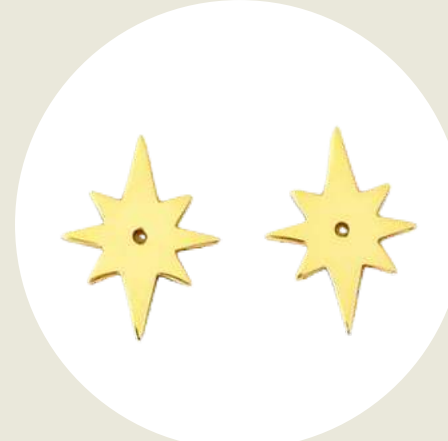

FULL KITS

EAR KIT

MIX MATCH PLAY

LINESHEET
2024

BLOSSOM KIT

COSMIC KIT

RETAIL: $58 WHOLESALE: $29

RETAIL: $78 WHOLESALE: $39