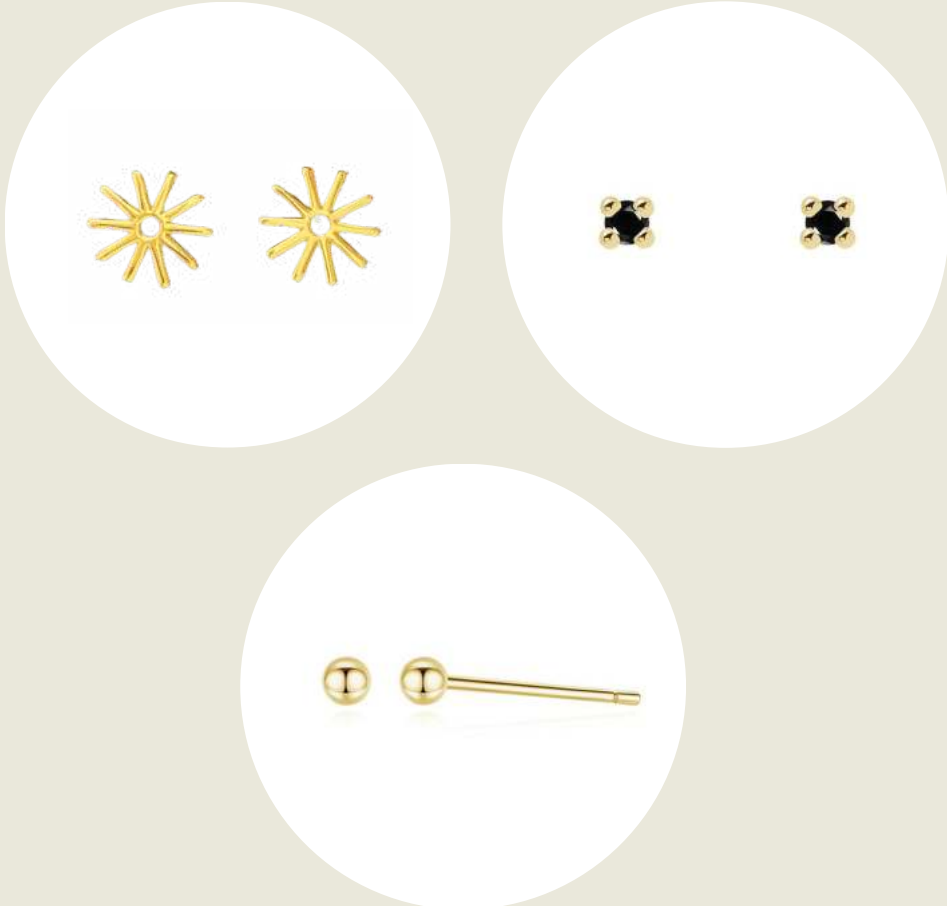

FULL KITS

EAR KIT

MIX MATCH PLAY

LINESHEET
2024

PIPER KIT

SOLA KIT

GOLD & SILVER

RETAIL: \$50 WHOLESALE: \$25