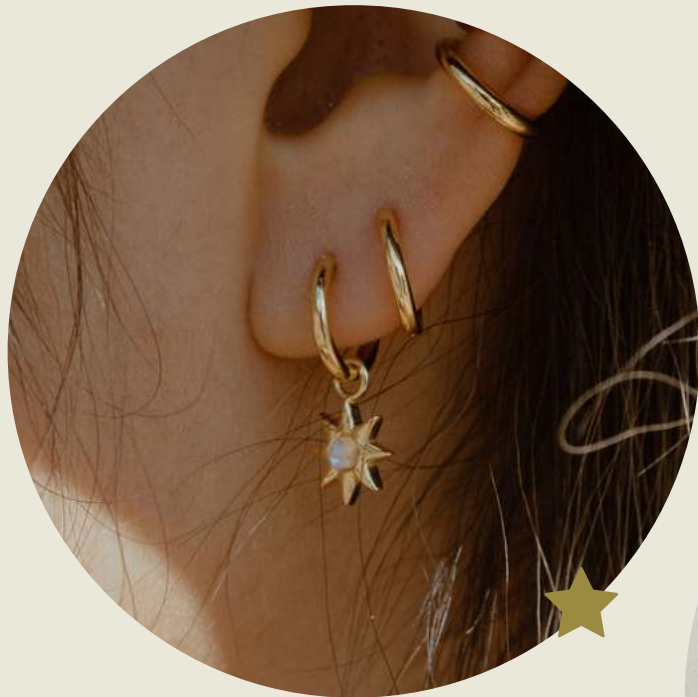

CURATED COMBOS

CLASSIC HUGGIE
+
SHILOH CHARMS
PRICE: $29.5/$59
GOLD & SILVER